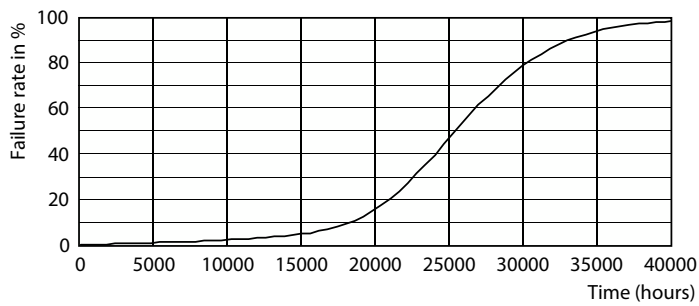

Vida útil

Life Expectancy Diagram