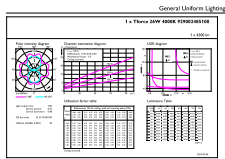

General Uniform Lighting

General uniform lighting - TForce Core LED road 26W 740 E27 MV