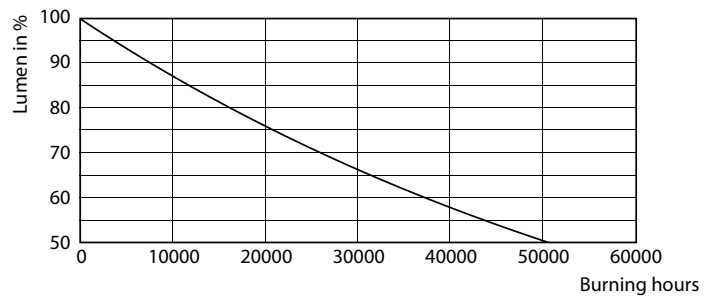

Lumen Maintenance Diagram - TForce Core LED road 26W 740 E27 MV