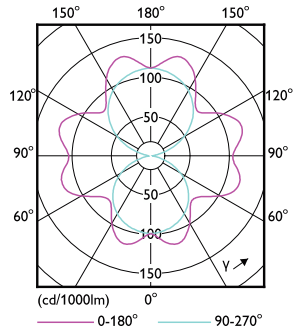

Trueforce Core LED SON-T

Datos fotométricos

Light Distribution Diagram - TForce Core LED road 26W 740 E27 MV

General Uniform Lighting

General uniform lighting - TForce Core LED road 26W 740 E27 MV