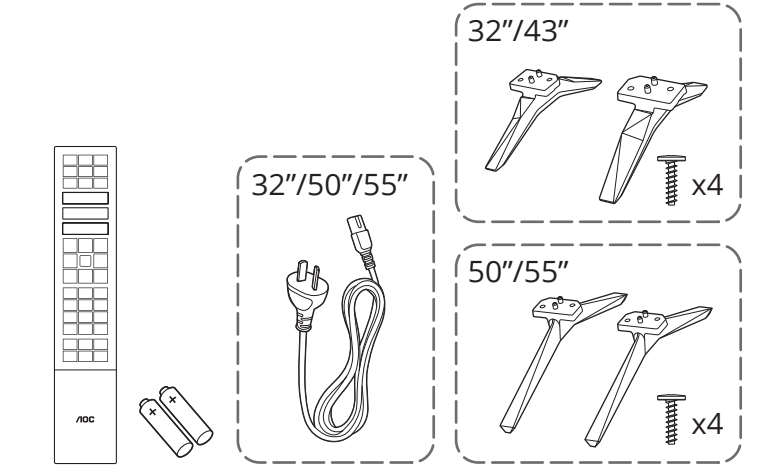

AOC

©2025 AOC. All Rights Reserved.

AOC

www.aoc.com

32S5355/771
43S5355/771
50U7345/771
55U7345/771