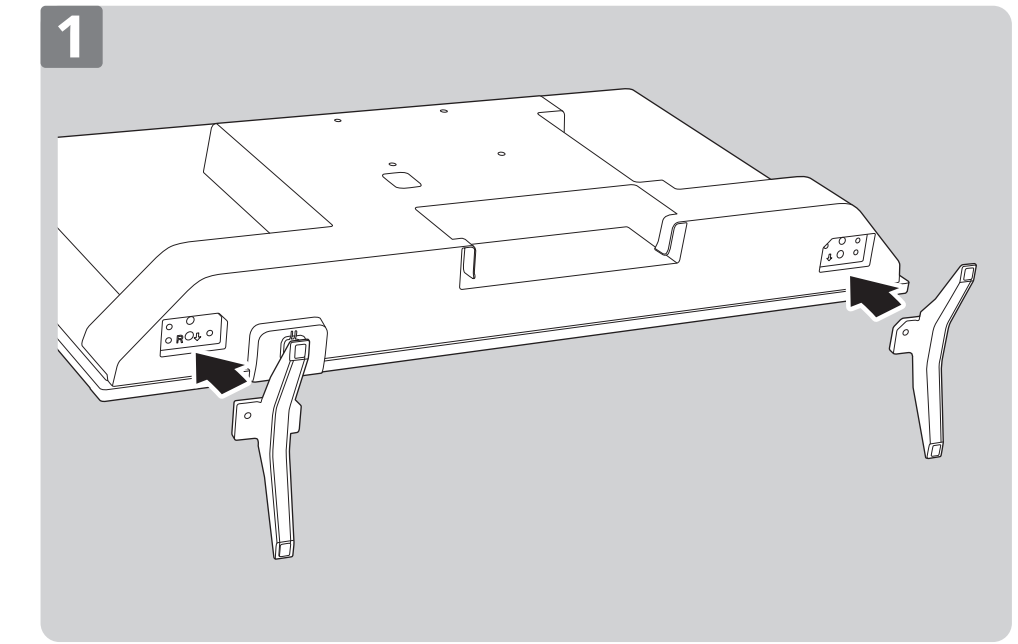

Quick Start Guide
Guía de Inicio Rápido

32S5355/771