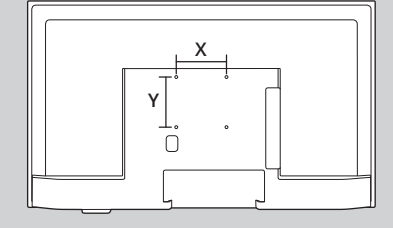

AOC	
Product name	32/43S5355_50/55U7345 771
Project name	5355/7345 QSG
Product no.	
Finishing	Folded sheet
Size Spreads	594 (W) x 210 (H) mm
Size	148.5 (W) x 210 (H) mm
Date amended	2025/02/04
VERSION No	7
ARTWORK DOCUMENT	
Paper	
Numbers of colour	1
Back	

50U7345/771, 55U7345/771

**Dimensiones para montaje en pared (x, y)**  
32" 100x100mm, M4  
43" 200x100mm, M6  
50" 200x100mm, M6  
55" 200x100mm, M6

www.aoc.com

32S5355/77I  
43S5355/77I  
50U7345/77I  
55U7345/77I

## Dimensiones para montaje en pared (x, y)

32" 100x100mm, M4

43" 200x100mm, M6

50" 200x100mm, M6

55" 200x100mm, M6

1

2

3