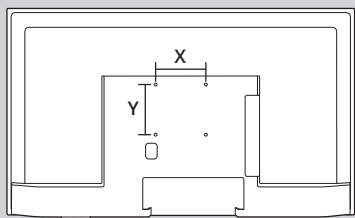

HDMI  
eARC

HDMI  
ARC

HDMI

**HDMI**<sup>®</sup>  
HIGH-DEFINITION MULTIMEDIA INTERFACE

USB

**DIGITAL  
AUDIO OUT**

**NETWORK**

**32"/43"**

## Dimensiones para montaje en pared (x, y)

32" 100x100mm, M4

43" 200x100mm, M6

50" 200x100mm, M6

55" 200x100mm, M6

1

2

3