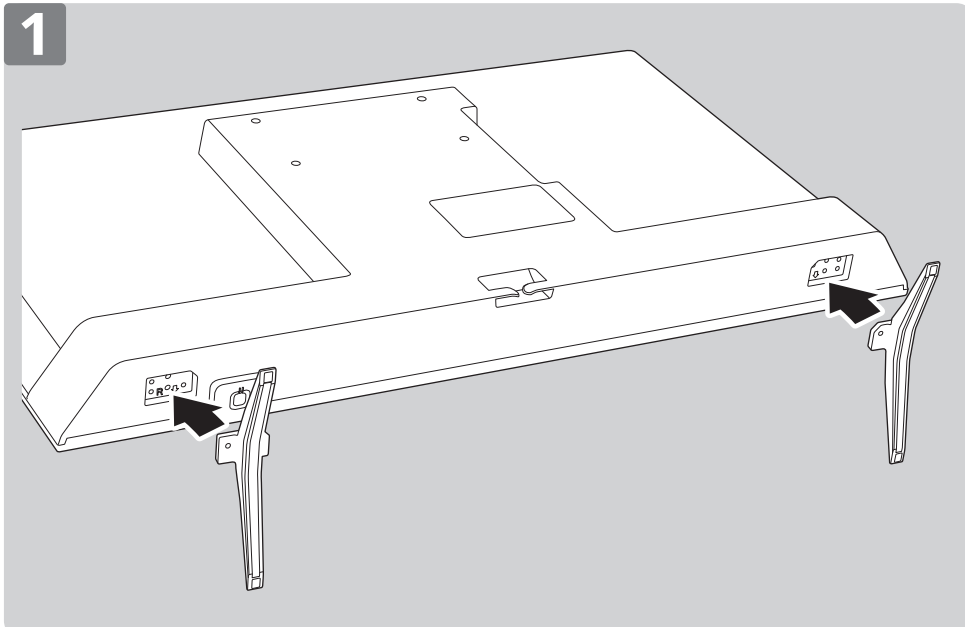

AOC	
Product name	32/43S5355_50/55U7345 771
Project name	5355/7345 QSG
Product no.	
Finishing	Folded sheet
Size Spreads	594 (W) x 210 (H) mm
Size	148.5 (W) x 210 (H) mm
Date amended	2025/02/04
VERSION No	7
ARTWORK DOCUMENT	
Paper	
Numbers of colour	1
Back	

50U7345/771, 55U7345/771

**Dimensiones para montaje en pared (x, y)**  
32" 100x100mm, M4  
43" 200x100mm, M6  
50" 200x100mm, M6  
55" 200x100mm, M6

www.aoc.com

32S5355/77I  
43S5355/77I  
50U7345/77I  
55U7345/77I