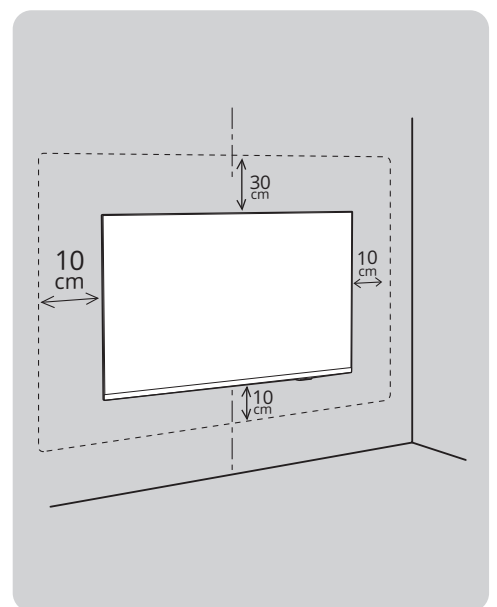

AOC	
Product name	32/43S5355_50/55U7345 771
Project name	5355/7345 QSG
Product no.	
Finishing	Folded sheet
Size Spreads	594 (W) x 210 (H) mm
Size	148.5 (W) x 210 (H) mm
Date amended	2025/02/04
VERSION No	7
ARTWORK DOCUMENT	
Paper	
Numbers of colour	1
Back	

50U7345/771, 55U7345/771

**Dimensiones para montaje en pared (x, y)**  
32" 100x100mm, M4  
43" 200x100mm, M6  
50" 200x100mm, M6  
55" 200x100mm, M6

www.aoc.com

32S5355/77I  
43S5355/77I  
50U7345/77I  
55U7345/77I

## Dimensiones para montaje en pared (x, y)

32" 100x100mm, M4

43" 200x100mm, M6

50" 200x100mm, M6

55" 200x100mm, M6

1

2

3