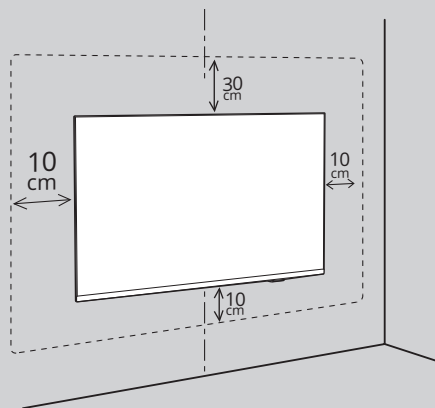

HDMI  
eARC

HDMI  
ARC

HDMI

**HDMI**<sup>®</sup>  
HIGH-DEFINITION MULTIMEDIA INTERFACE

USB

**DIGITAL  
AUDIO OUT**

**NETWORK**

**32"/43"**

## Dimensiones para montaje en pared (x, y)

32" 100x100mm, M4

43" 200x100mm, M6

50" 200x100mm, M6

55" 200x100mm, M6

1

2

3