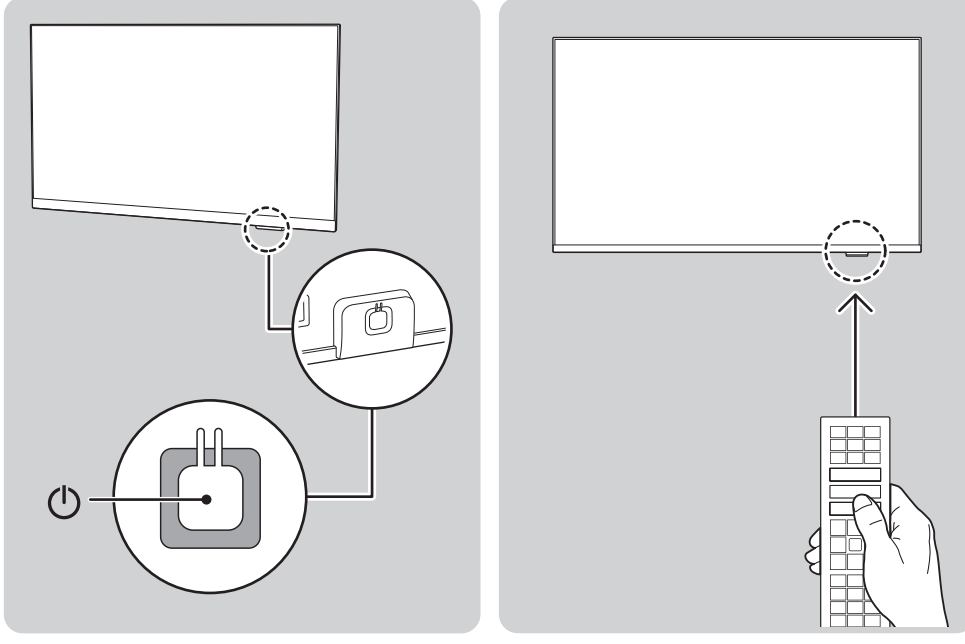

AOC	
Product name	32/43S5355_50/55U7345 771
Project name	5355/7345 QSG
Product no.	
Finishing	Folded sheet
Size Spreads	594 (W) x 210 (H) mm
Size	148.5 (W) x 210 (H) mm
Date amended	2025/02/04
VERSION No	7
ARTWORK DOCUMENT	
Paper	
Numbers of colour	1
Back	