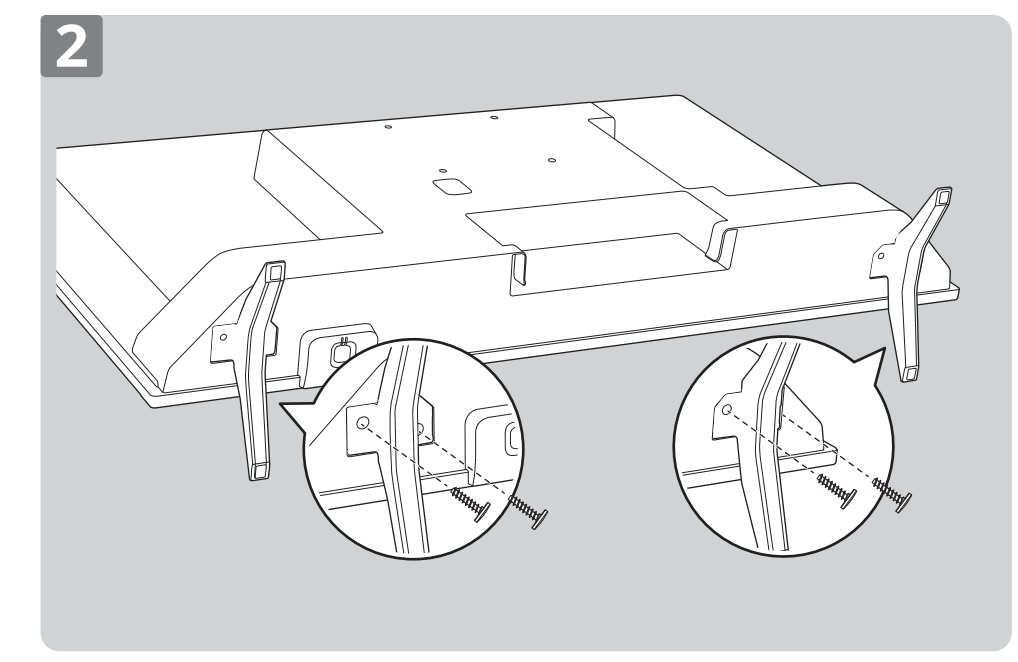

Quick Start Guide
Guía de Inicio Rápido

32S5355/771